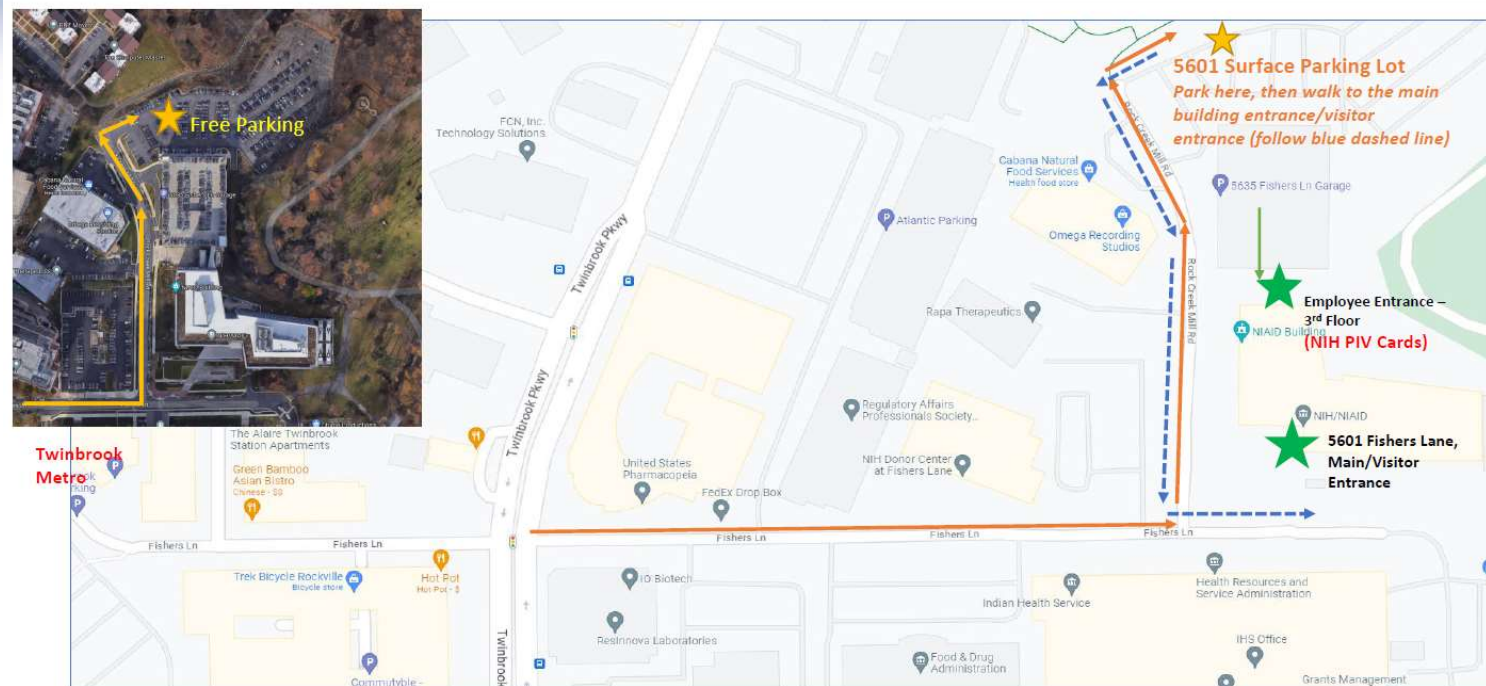

Meeting Logistics: Visitor Parking for Fishers Lane

Visitors to 5601 Fishers Lane, including those coming to the building for a conference or event, will have access to the free surface parking lot located behind the 5601 Fishers Lane Building and Garage. If driving from campus to Fishers Lane, make a left on Rock Creek Mill Road. The 5601 Fishers Lane surface lot is on the right at the end of Rock Creek Mill Road. Please see the map above for reference.

Once you arrive at the gate, mention the name of your meeting, and security will direct you on where to park.
Note: All visitors to the building should enter through the main lobby at the front of the building on Fishers Lane.

-  Drive to parking
-  Employee Entrance
-  Walk to Bldg 5601